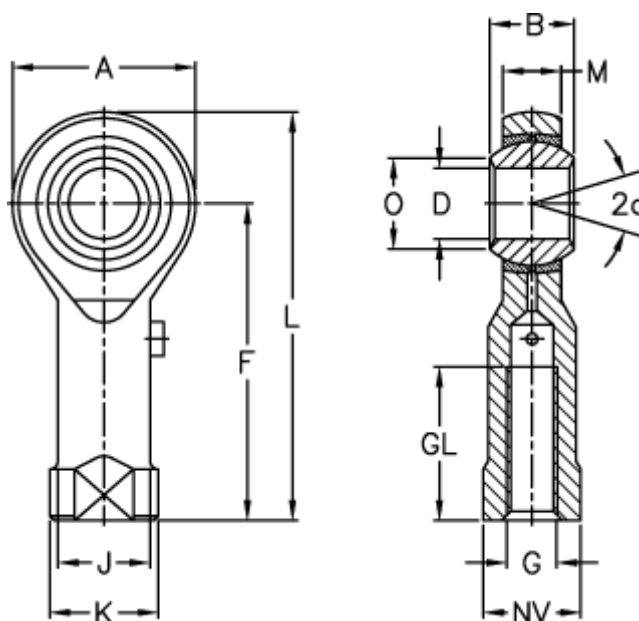

Article number: 54301425

Description: LDK Rod end PHS 25L
Threaded left

Measures

A	= 60	J	= 33.5
a (degrees)	= 15	K	= 42
B	= 31	L	= 124
D	= 25	M	= 22.00
Dynamic load C (kN)	= 40.5	NV	= 36
F	= 94	O	= 29.50
g	= M24x2	Static load C0 (kN)	= 68.0
GL	= 48	Weight (g)	= 750.0